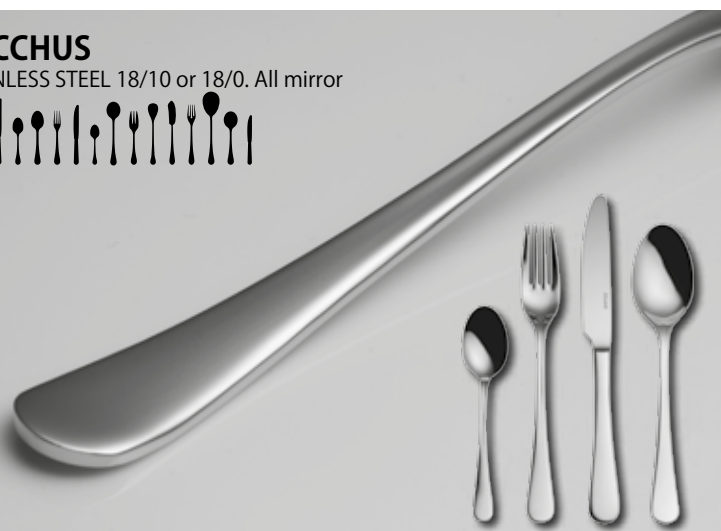

BACCHUS

STAINLESS STEEL 18/10 or 18/0. All mirror