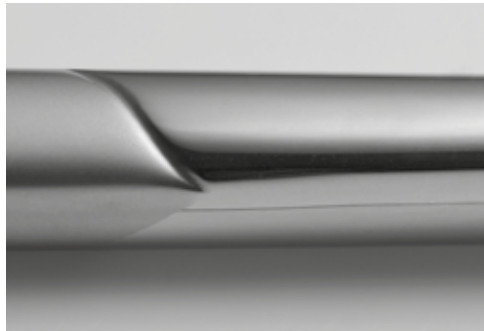

CUTLERY | MASTER CHEF

ROMA

STAINLESS STEEL 18/10. All mirror

CHATEAU CLASSIC

STAINLESS STEEL 18/10. All mirror

KYOTO
STAINLESS STEEL 18/10. Sandblast

GIFTBOX OPTIONS

- 24 / 30 / 36 pcs.
- 40 pcs.
- 42 pcs.
- 60 pcs.
- 72 pcs.
- 77 pcs.